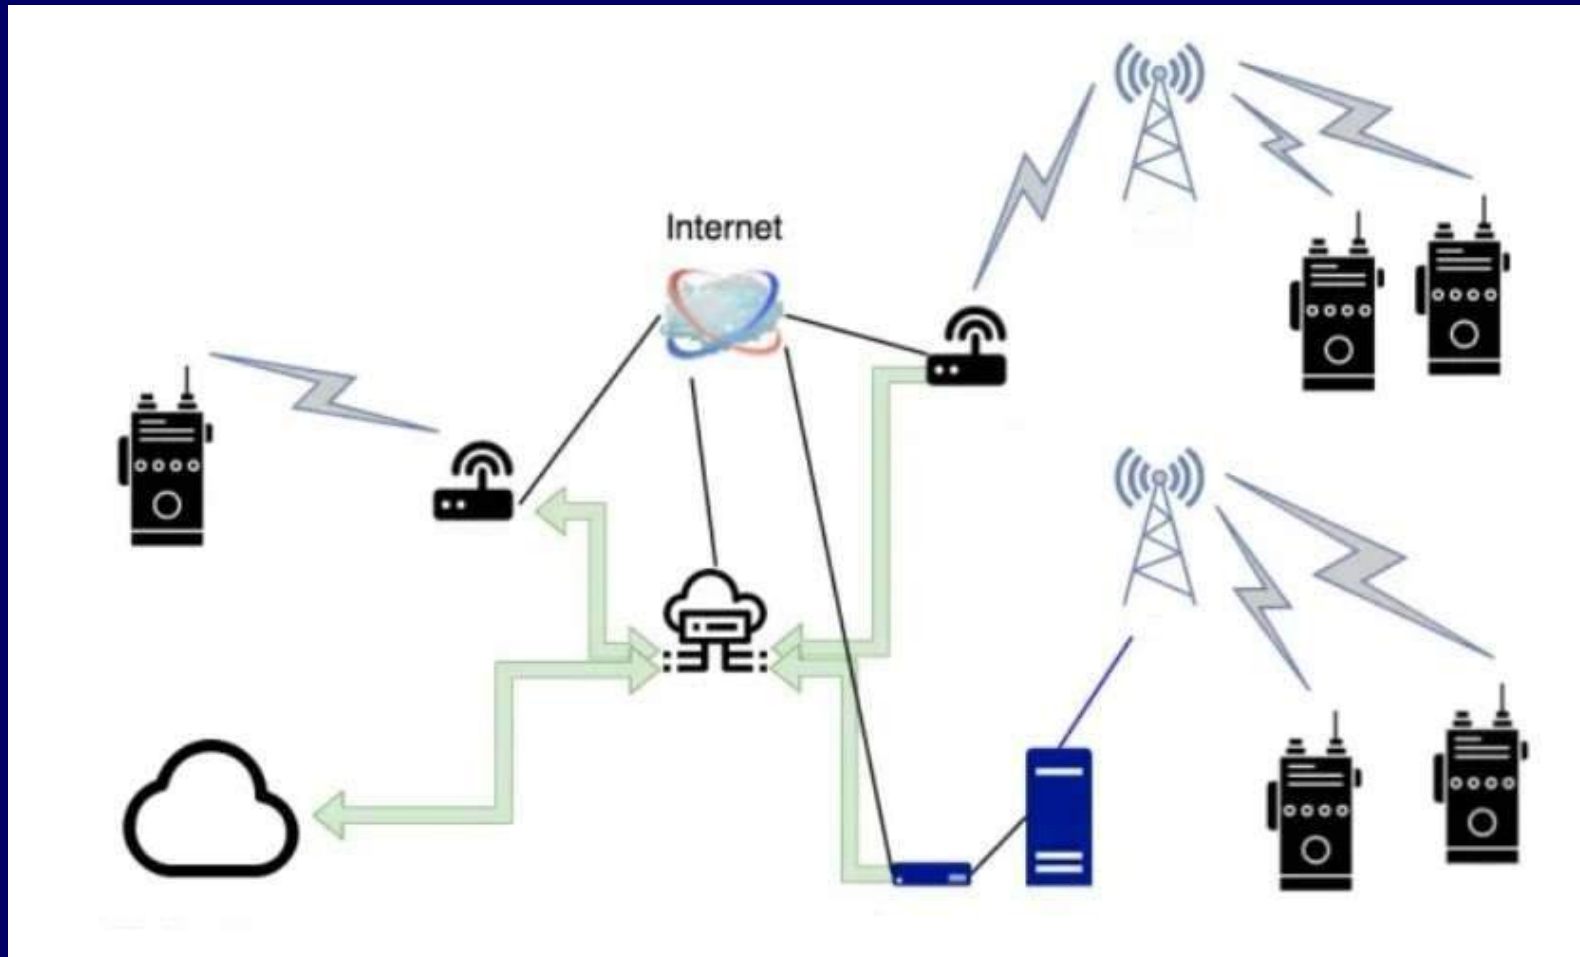

Roaming Demonstration