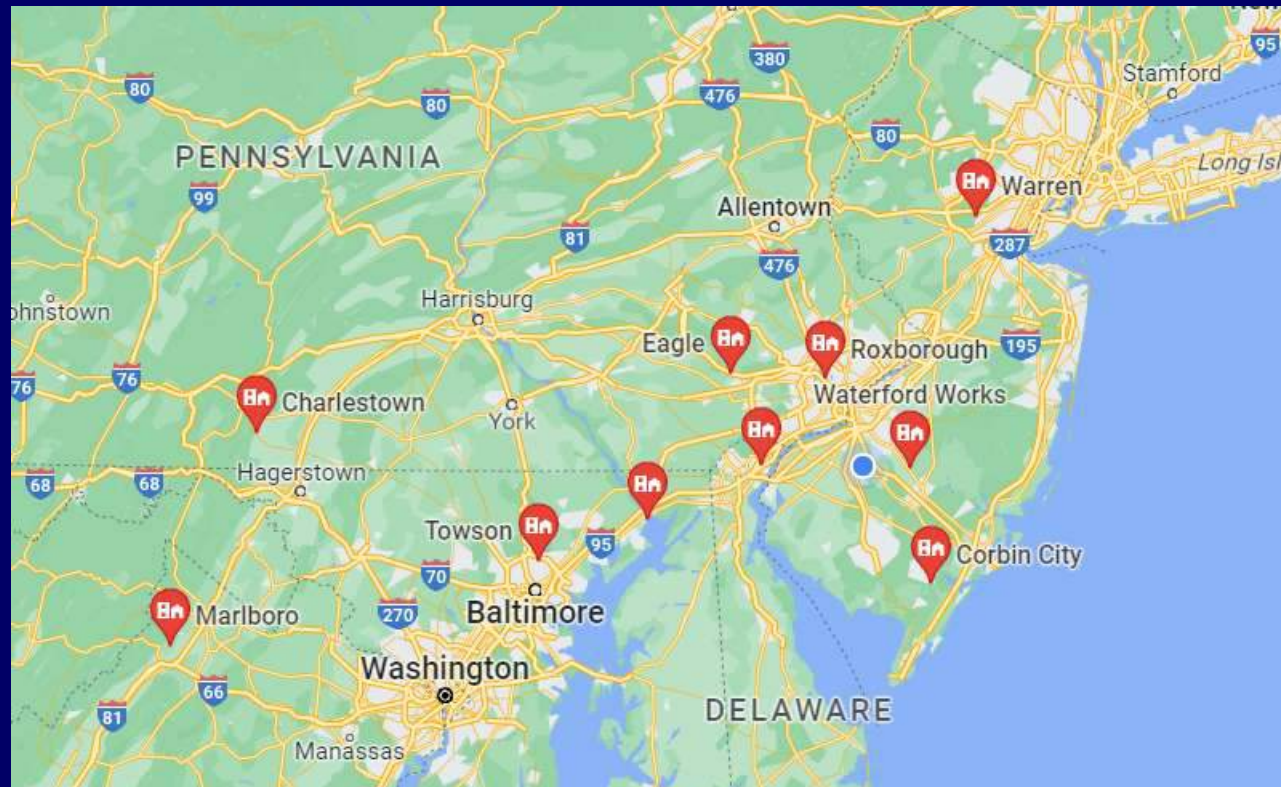

Order By

ID

Private Call Demonstration

Texting

Texting (SMS) Demonstration

Roaming

What is Roaming

“Roaming refers to setting the radio to automatically move between repeaters based on which repeater has the strongest signal”

Available Channel

1	USA 3100
2	North America
3	New Jersey
4	South Jersey
5	TAC 310
6	TAC 311
7	TAC 312
8	TAC 313
9	TAC 314
10	TAC 315
11	TAC 316
12	TAC 317
13	TAC 318
14	TAC 319
15	World Wide
16	WW TAC 901
17	WW TAC 902