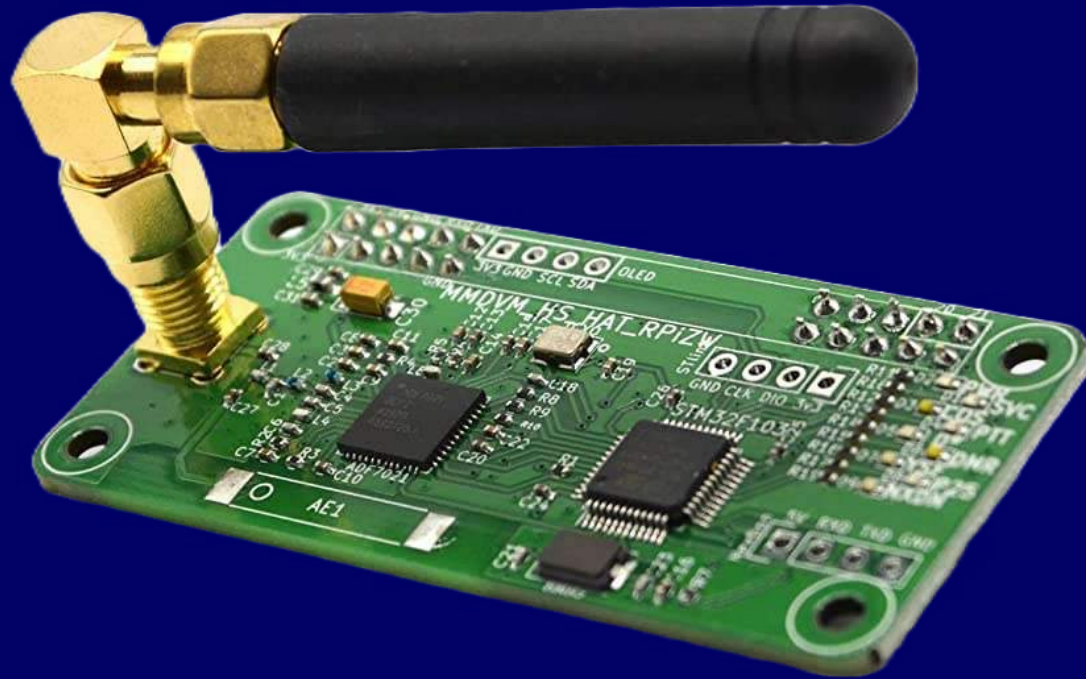

Hotspots

Hotspots

openSPOT 4
\$320.00

Bridgecom SkyBridge
\$425.00

Hotspots

Raspberry Pi Zero W

Raspberry Pi 3

Hotspots

Raspberry Pi 3

Raspberry Pi Zero W

Hotspots

MMDVM Hat

Hotspots

- **Build it Yourself**

- **Raspberry Pi (Computer)**

- Pi Zero W \$50.00